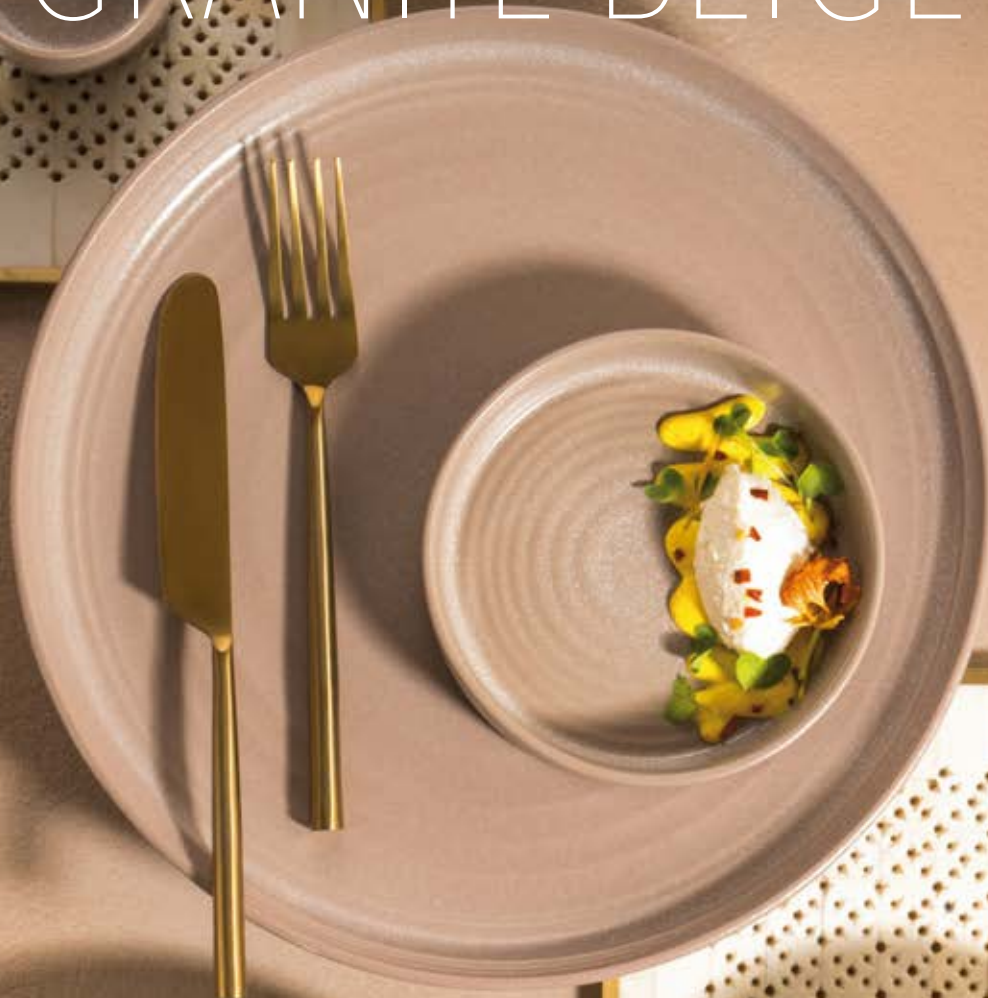

ARTISAN GRANITE BEIGE