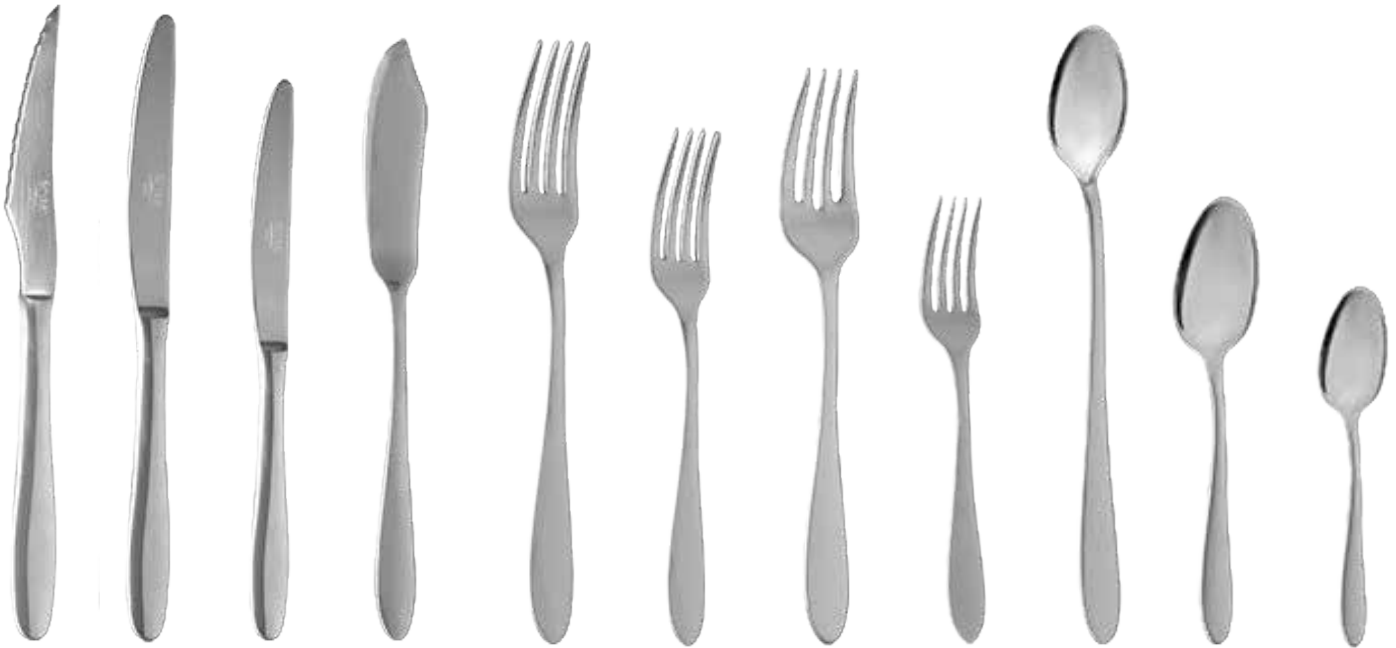

CUTLERY

NOVA LUX
18/10

NLSK1810 : STEAK KNIFE
NLTK1810 : TABLE KNIFE
NLDK1810 : DESSERT KNIFE
NLFK1810 : FISH KNIFE

NLTF1810 : TABLE FORK
NLDF1810 : DESSERT FORK
NLFF1810 : FISH FORK
NLCF1810 : CAKE FORK

NLSO1810 : SODA SPOON
NLTS1810 : TEA SPOON
NLCS1810 : COFFEE SPOON