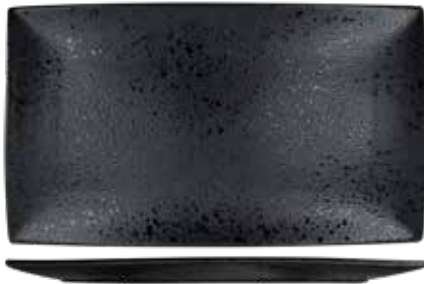

WC58116
RECTANGULAR PLATE
34 X 19CM