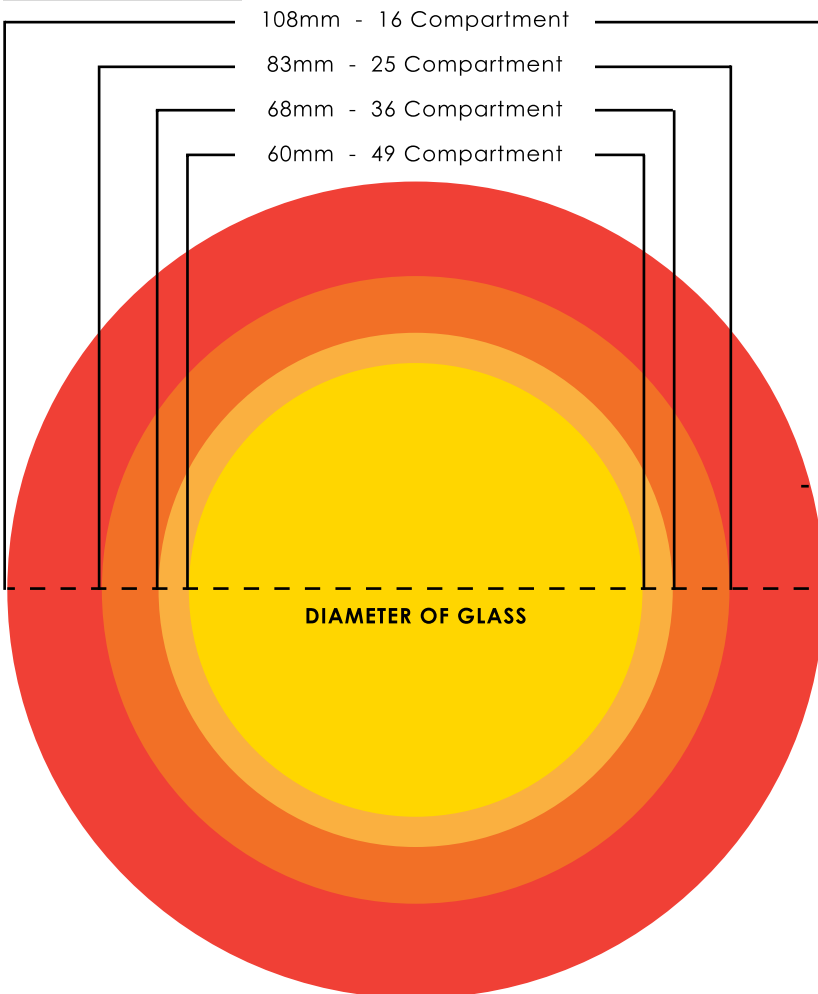

DISHWASHER DEVIDERS

STEPS TO DETERMINE THE CORRECT RACK & EXTENDER COMBINATION:

STEP 1

PLACE THE HEAD OR FOOT OF THE GLASS ON THE CIRCLE BELOW TO DETERMINE YOUR COMPARTMENT BASE SIZE.

STEP 2

PLACE THE GLASS ON THE HEIGHT CHART TO DETERMINE RACK COMBINATION.

STEP 1