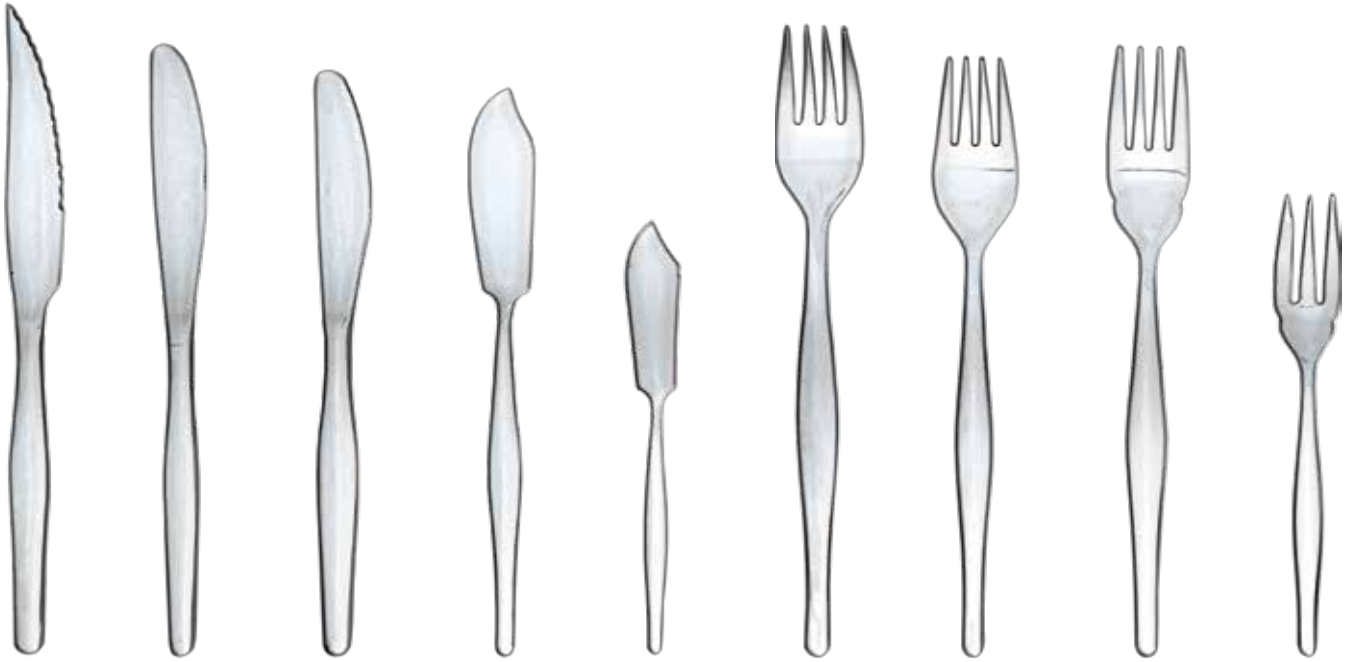

CUTLERY

SLIMLINE HIGH POLISH
18/0

W00940 : STEAK KNIFE
W00800 : TABLE KNIFE
W00830 : DESSERT KNIFE
W00870 : FISH KNIFE
W00921 : BUTTER KNIFE

W00810 : TABLE FORK
W00840 : DESSERT FORK
W00871 : FISH FORK
W00900 : CAKE FORK