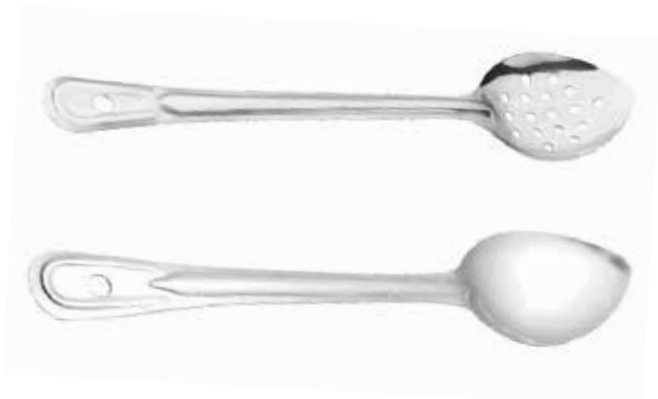

- JE30525 : BASTING SPOON PERFORATED - 450MM
- JE44515 : BASTING SPOON PERFORATED - 400MM
- JE44508 : BASTING SPOON PERFORATED - 330MM

- JE41835 : BASTING SPOON SOLID - 450MM
- JE41828 : BASTING SPOON SOLID - 380MM
- JE30372 : BASTING SPOON SOLID - 330MM