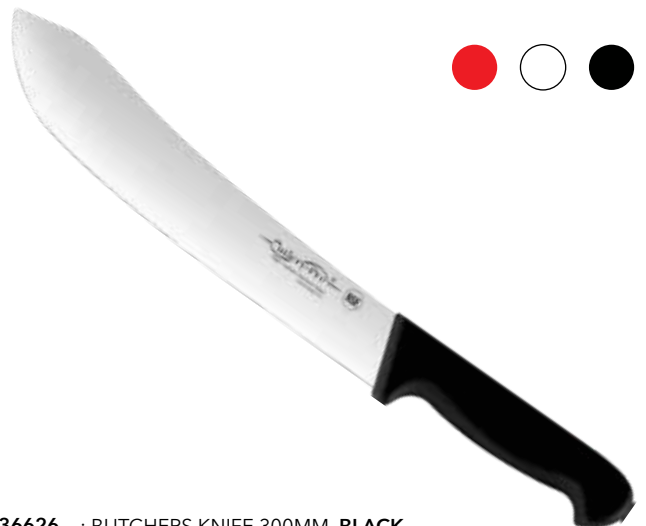

- CP36626 : BUTCHERS KNIFE 300MM BLACK
- CP36633 : BUTCHERS KNIFE 300MM WHITE
- CP36640 : BUTCHERS KNIFE 300MM RED