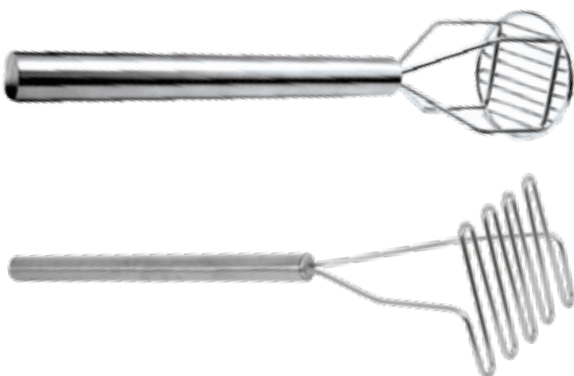

LU29963 : POTATO MASHER ROUND S/STEEL - 450MM
JE30464 : POTATO MASHER STAINLESS STEEL - 600MM