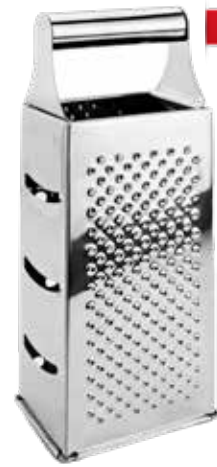

HF37074 : GRATER 6 SIDED TAPERED STAINLESS STEEL

HF37050 : HAND HELD GRATER STAINLESS STEEL

HF62267 : FOUR SIDED GRATER STAINLESS STEEL