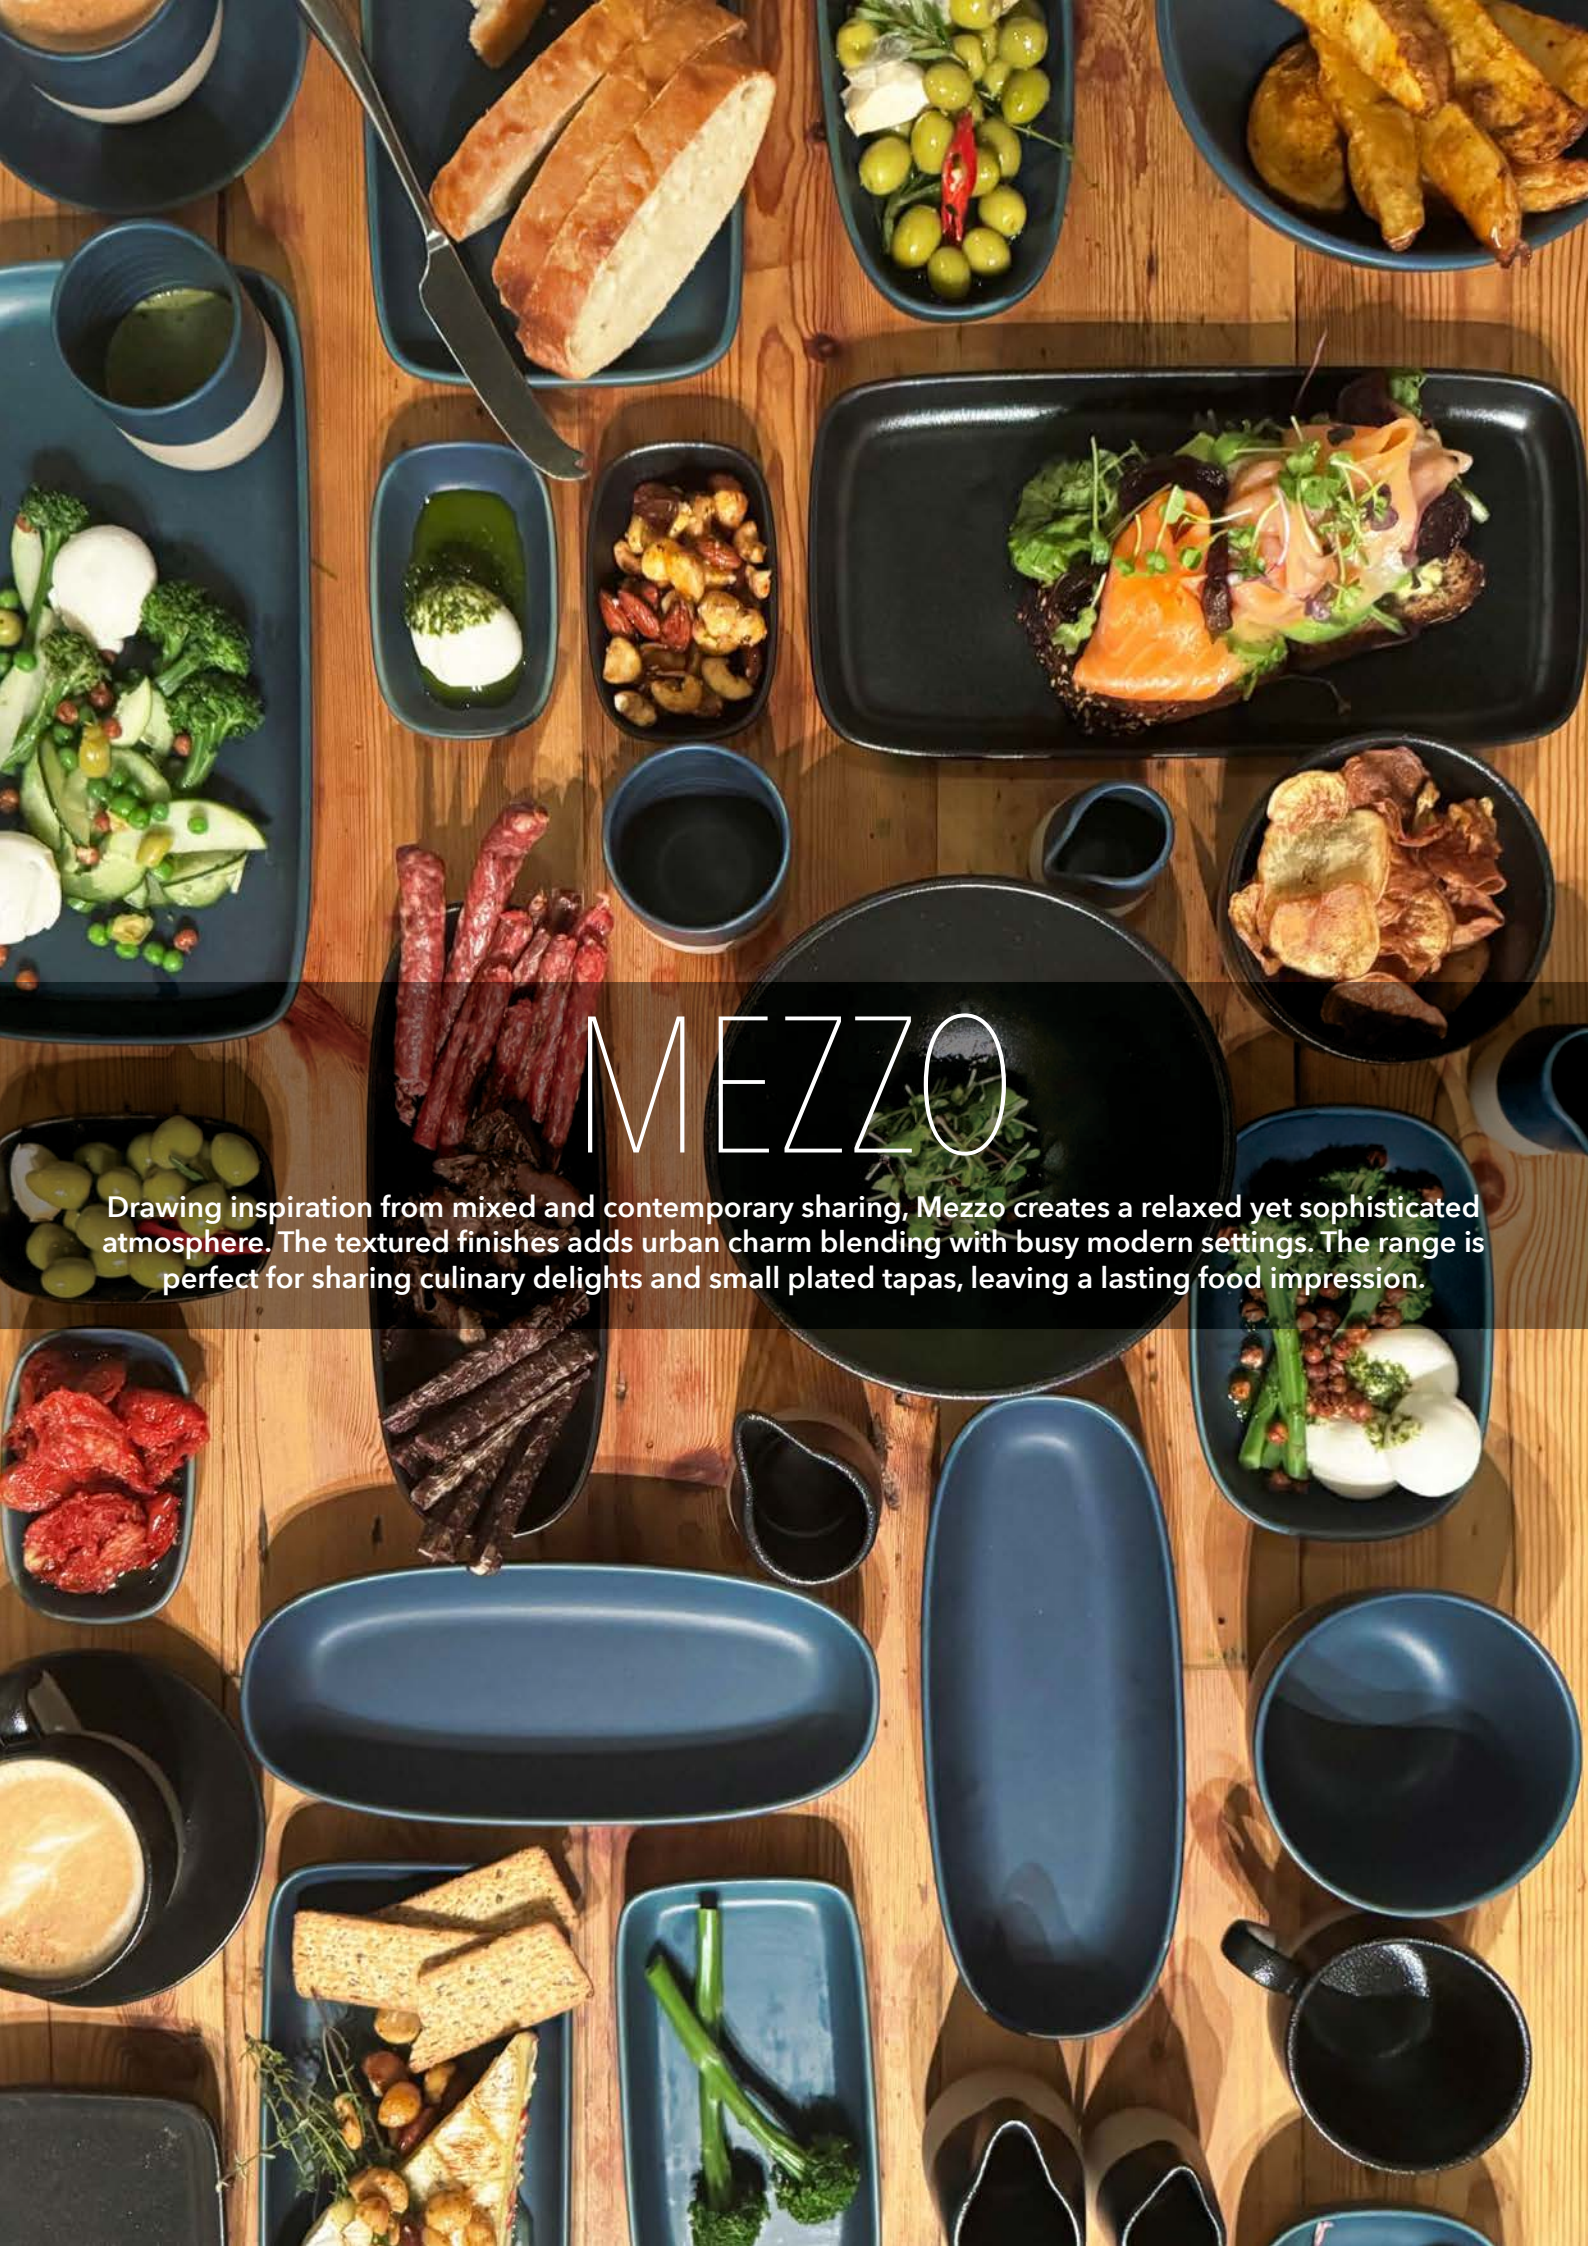

WC58413
MUG 400ML

WC58420
CUP 230ML

WC58437
SAUCER 14CM

WC58550
TEAPOT 800ML

WC58574
MILK JUG 160ML

MEZZO

Drawing inspiration from mixed and contemporary sharing, Mezzo creates a relaxed yet sophisticated atmosphere. The textured finishes adds urban charm blending with busy modern settings. The range is perfect for sharing culinary delights and small plated tapas, leaving a lasting food impression.