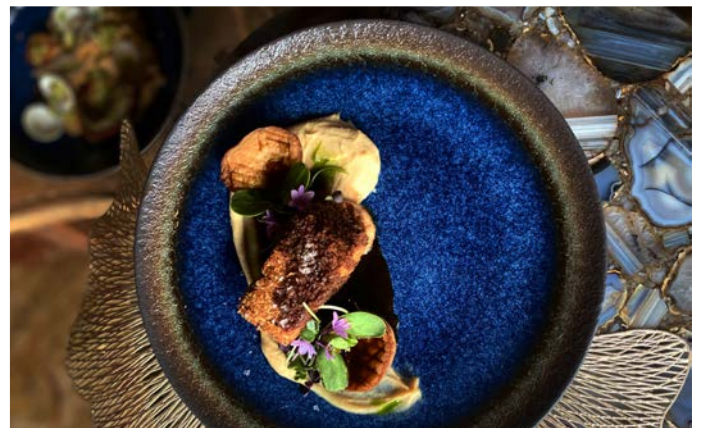

NOVA CROCKERY

VITRIFIED HOTELWARE

COSMIC

WC59182
BLUE
APEX PLATE 26CM

WC59175
BLUE
APEX PLATE 21CM

WC59199
BLUE OVAL BOWL
25.5 X 17.5CM

WC59205
BLUE OVAL PLATE
25.5 X 10.5CM

A photograph of a dining table set outdoors. In the background, a dark, textured teapot sits on a stack of several white plates. In the foreground, a white bowl and a dark, textured cup are visible. The background is filled with lush green foliage, suggesting a garden or patio setting. The overall aesthetic is modern and textured.