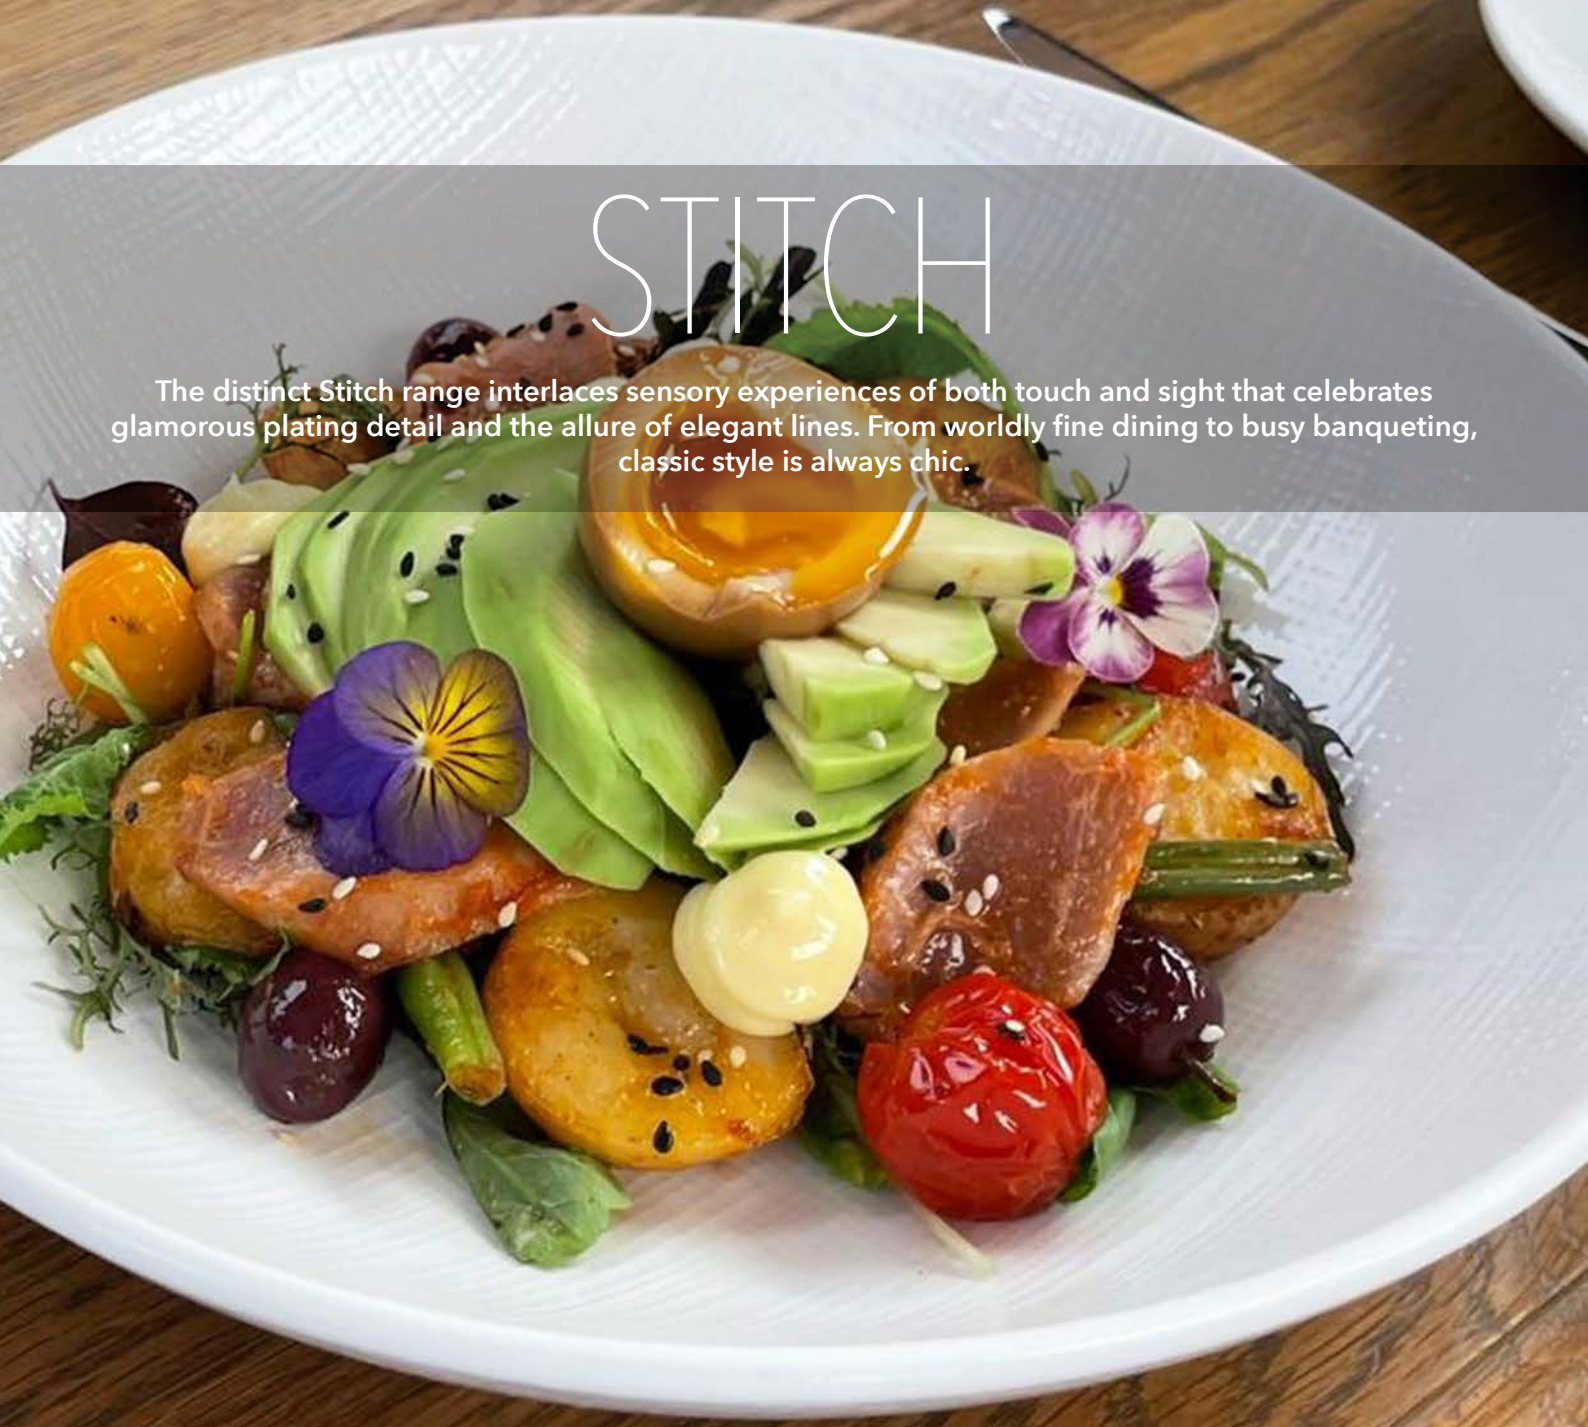

Flameberry
info@flameberry.africa
255309 / +260 967 974 145