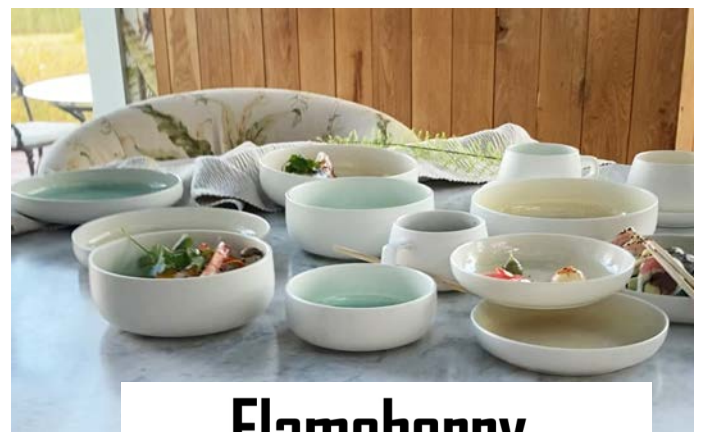

Flameberry

info@flameberry.africa
255309 / +260 967 974 145